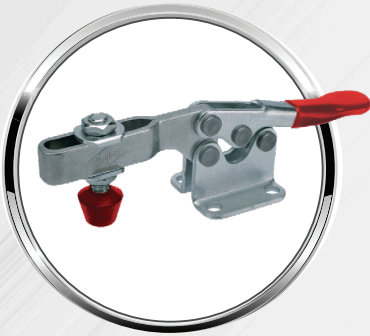

# DESTACO STAINLESS STEEL

**HORIZONTAL  
HOLD-DOWN CLAMPS**

**VERTICAL  
HOLD-DOWN CLAMPS**

**HORIZONTAL  
HOOK & LATCH CLAMPS**

**VERTICAL  
HOOK & LATCH CLAMPS**

**PUSH PULL  
CLAMPS**

## VLIER STAINLESS STEEL

**HAND-RETRACTABLE  
SPRING PLUNGERS**

**PRESS FIT  
SPRING PLUNGERS**

**PUSH FIT  
SPRING PLUNGERS**

**QUICK  
RELEASE PINS**

**THREADED  
SPRING PLUNGERS**

**SOCKET MOUNT  
LEVELING FEET**