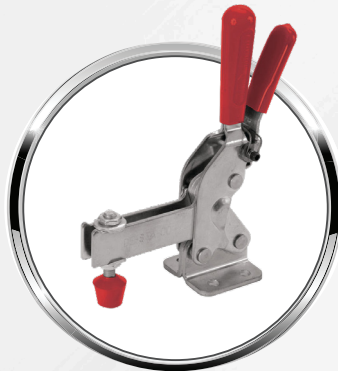

Stainless Steel

TOP SELLERS  
**STAINLESS STEEL**

# DESTACO STAINLESS STEEL

**HORIZONTAL  
HOLD-DOWN CLAMPS**

**VERTICAL  
HOLD-DOWN CLAMPS**

**HORIZONTAL  
HOOK & LATCH CLAMPS**

**VERTICAL  
HOOK & LATCH CLAMPS**

**PUSH PULL  
CLAMPS**

# KIPP STAINLESS STEEL

**CLAMPING  
LEVERS**

**RULERS**

**CAM  
LEVERS**

**CLAMPING  
HANDLES**

**INDEXING  
PLUNGERS**

**PULL  
HANDLES**

**SPRING  
PLUNGERS**

## VLIER STAINLESS STEEL

**HAND-RETRACTABLE  
SPRING PLUNGERS**

**PRESS FIT  
SPRING PLUNGERS**

**PUSH FIT  
SPRING PLUNGERS**

**QUICK  
RELEASE PINS**

**THREADED  
SPRING PLUNGERS**

**SOCKET MOUNT  
LEVELING FEET**